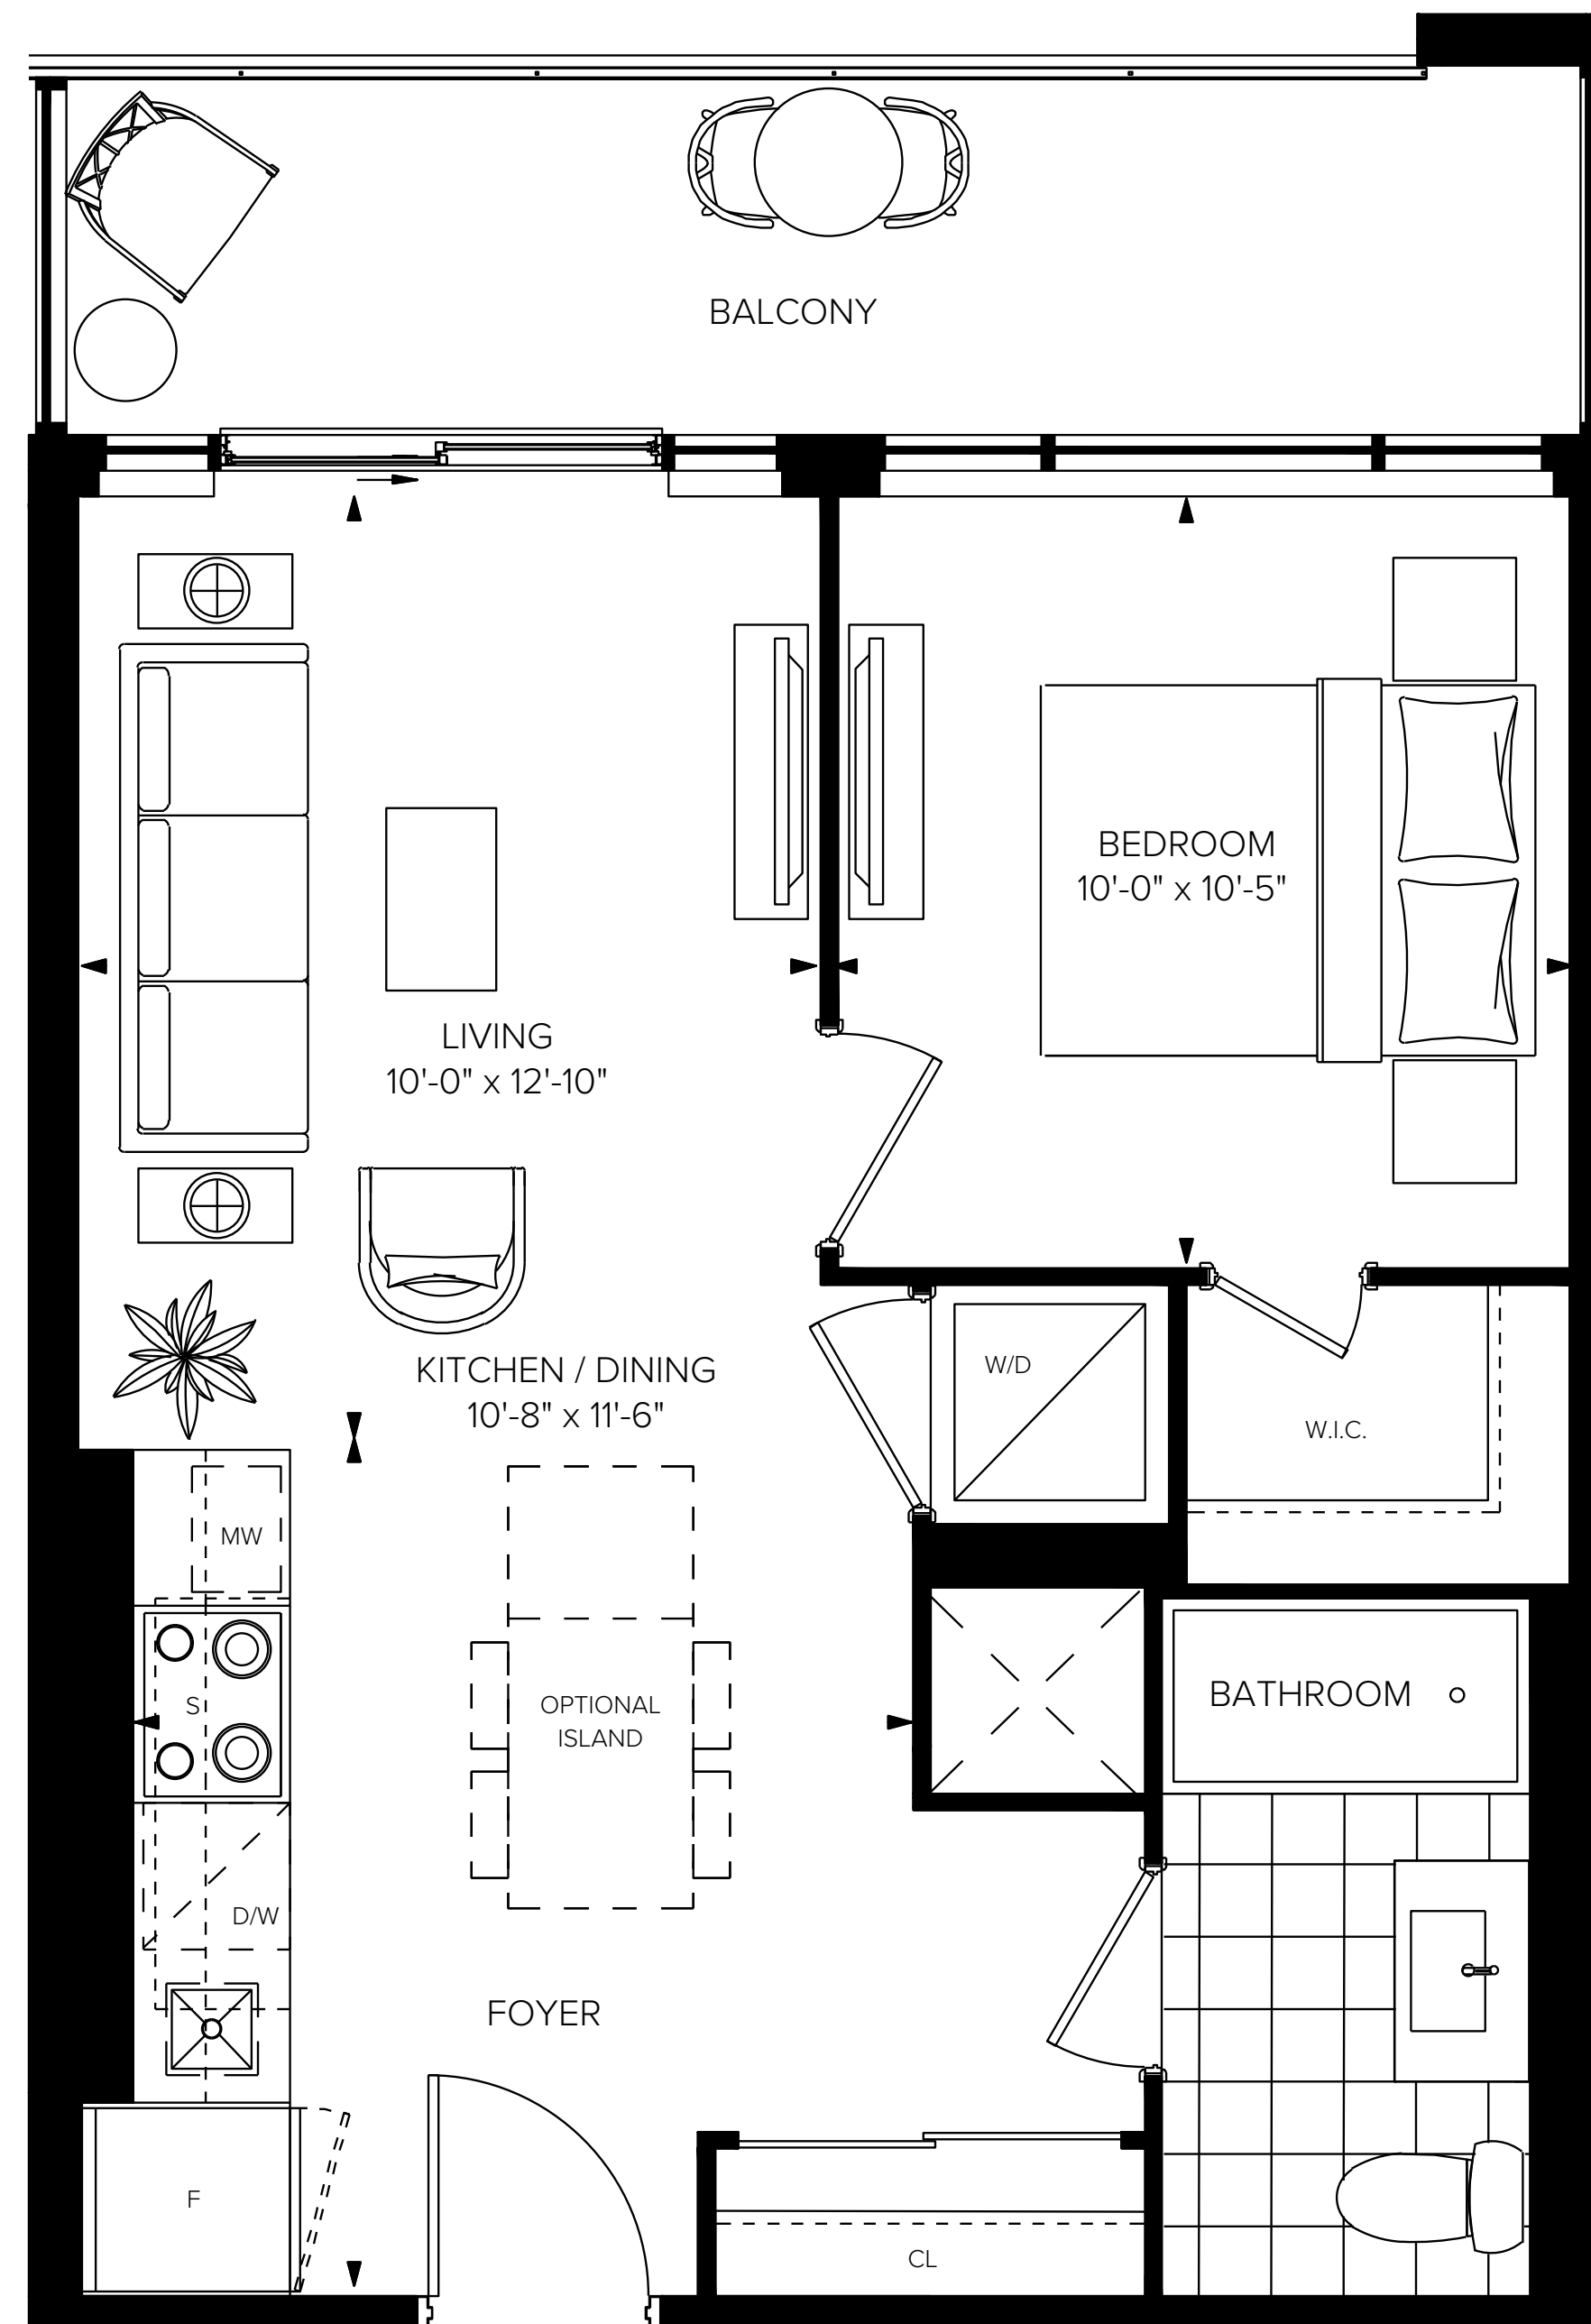

# 1 BEDROOM, 1 BATH

541 SQ.FT.

Plan is not to scale and all illustrations are artist concept only. Dimensions, specifications, layouts and materials are approximate only and are subject to change without notice. Tile patterns may vary. Window size and location may vary. Actual usable floor space may vary from stated floor area. Bulkheads required for mechanical purposes such as kitchen and washroom exhausts and heating and cooling ducts have not been indicated. Balcony location(s) and sizes vary per floor. Furniture and islands shown are displayed for illustration purposes only and are not included in the sale price. Suites are sold unfurnished. E.&O.E.

# 1 BEDROOM + DEN, 1 BATH

## 593 SQ.FT.

Plan is not to scale and all illustrations are artist concept only. Dimensions, specifications, layouts and materials are approximate only and are subject to change without notice. Tile patterns may vary. Window size and location may vary. Actual usable floor space may vary from stated floor area. Bulkheads required for mechanical purposes such as kitchen and washroom exhausts and heating and cooling ducts have not been indicated. Balcony location(s) and sizes vary per floor. Furniture and islands shown are displayed for illustration purposes only and are not included in the sale price. Suites are sold unfurnished. E.&O.E.

# 1 BEDROOM + DEN, 2 BATH