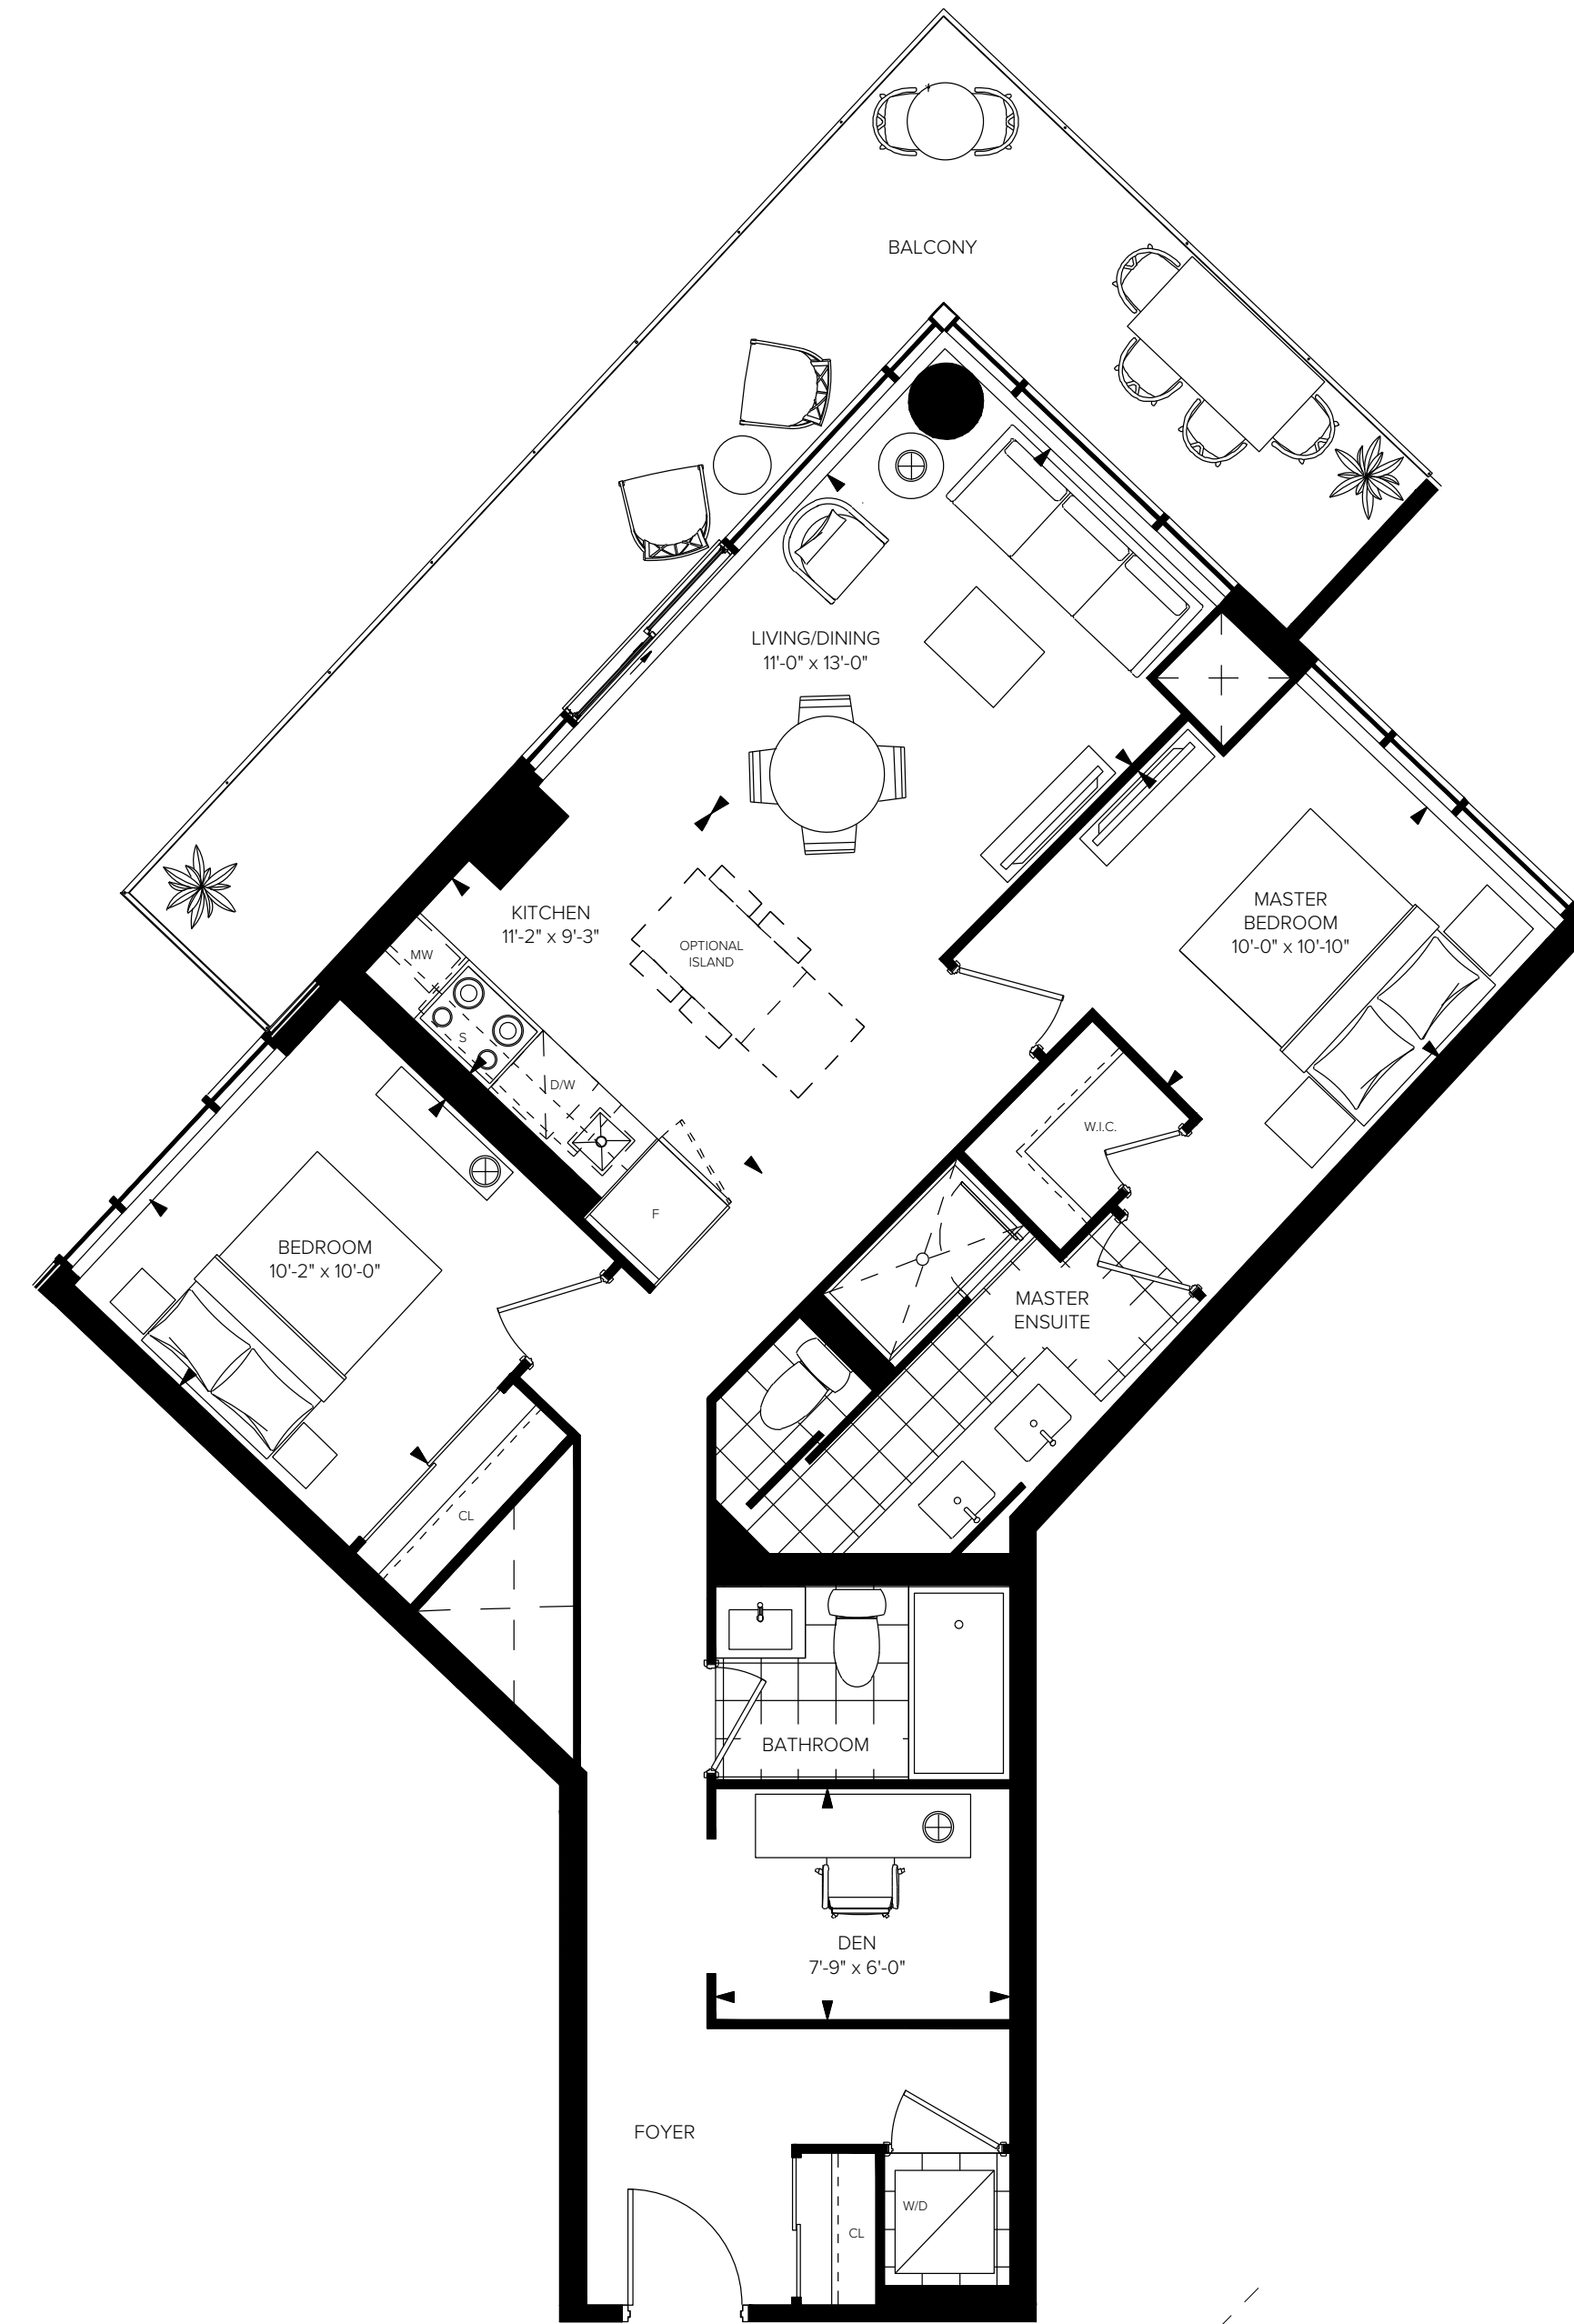

2 BEDROOM + DEN, 2 BATH

985 SQ.FT.

Plan is not to scale and all illustrations are artist concept only. Dimensions, specifications, layouts and materials are approximate only and are subject to change without notice. Tile patterns may vary. Window size and location may vary. Actual usable floor space may vary from stated floor area. Bulkheads required for mechanical purposes such as kitchen and washroom exhausts and heating and cooling ducts have not been indicated. Balcony location(s) and sizes vary per floor. Furniture and islands shown are displayed for illustration purposes only and are not included in the sale price. Suites are sold unfurnished. E.&O.E.