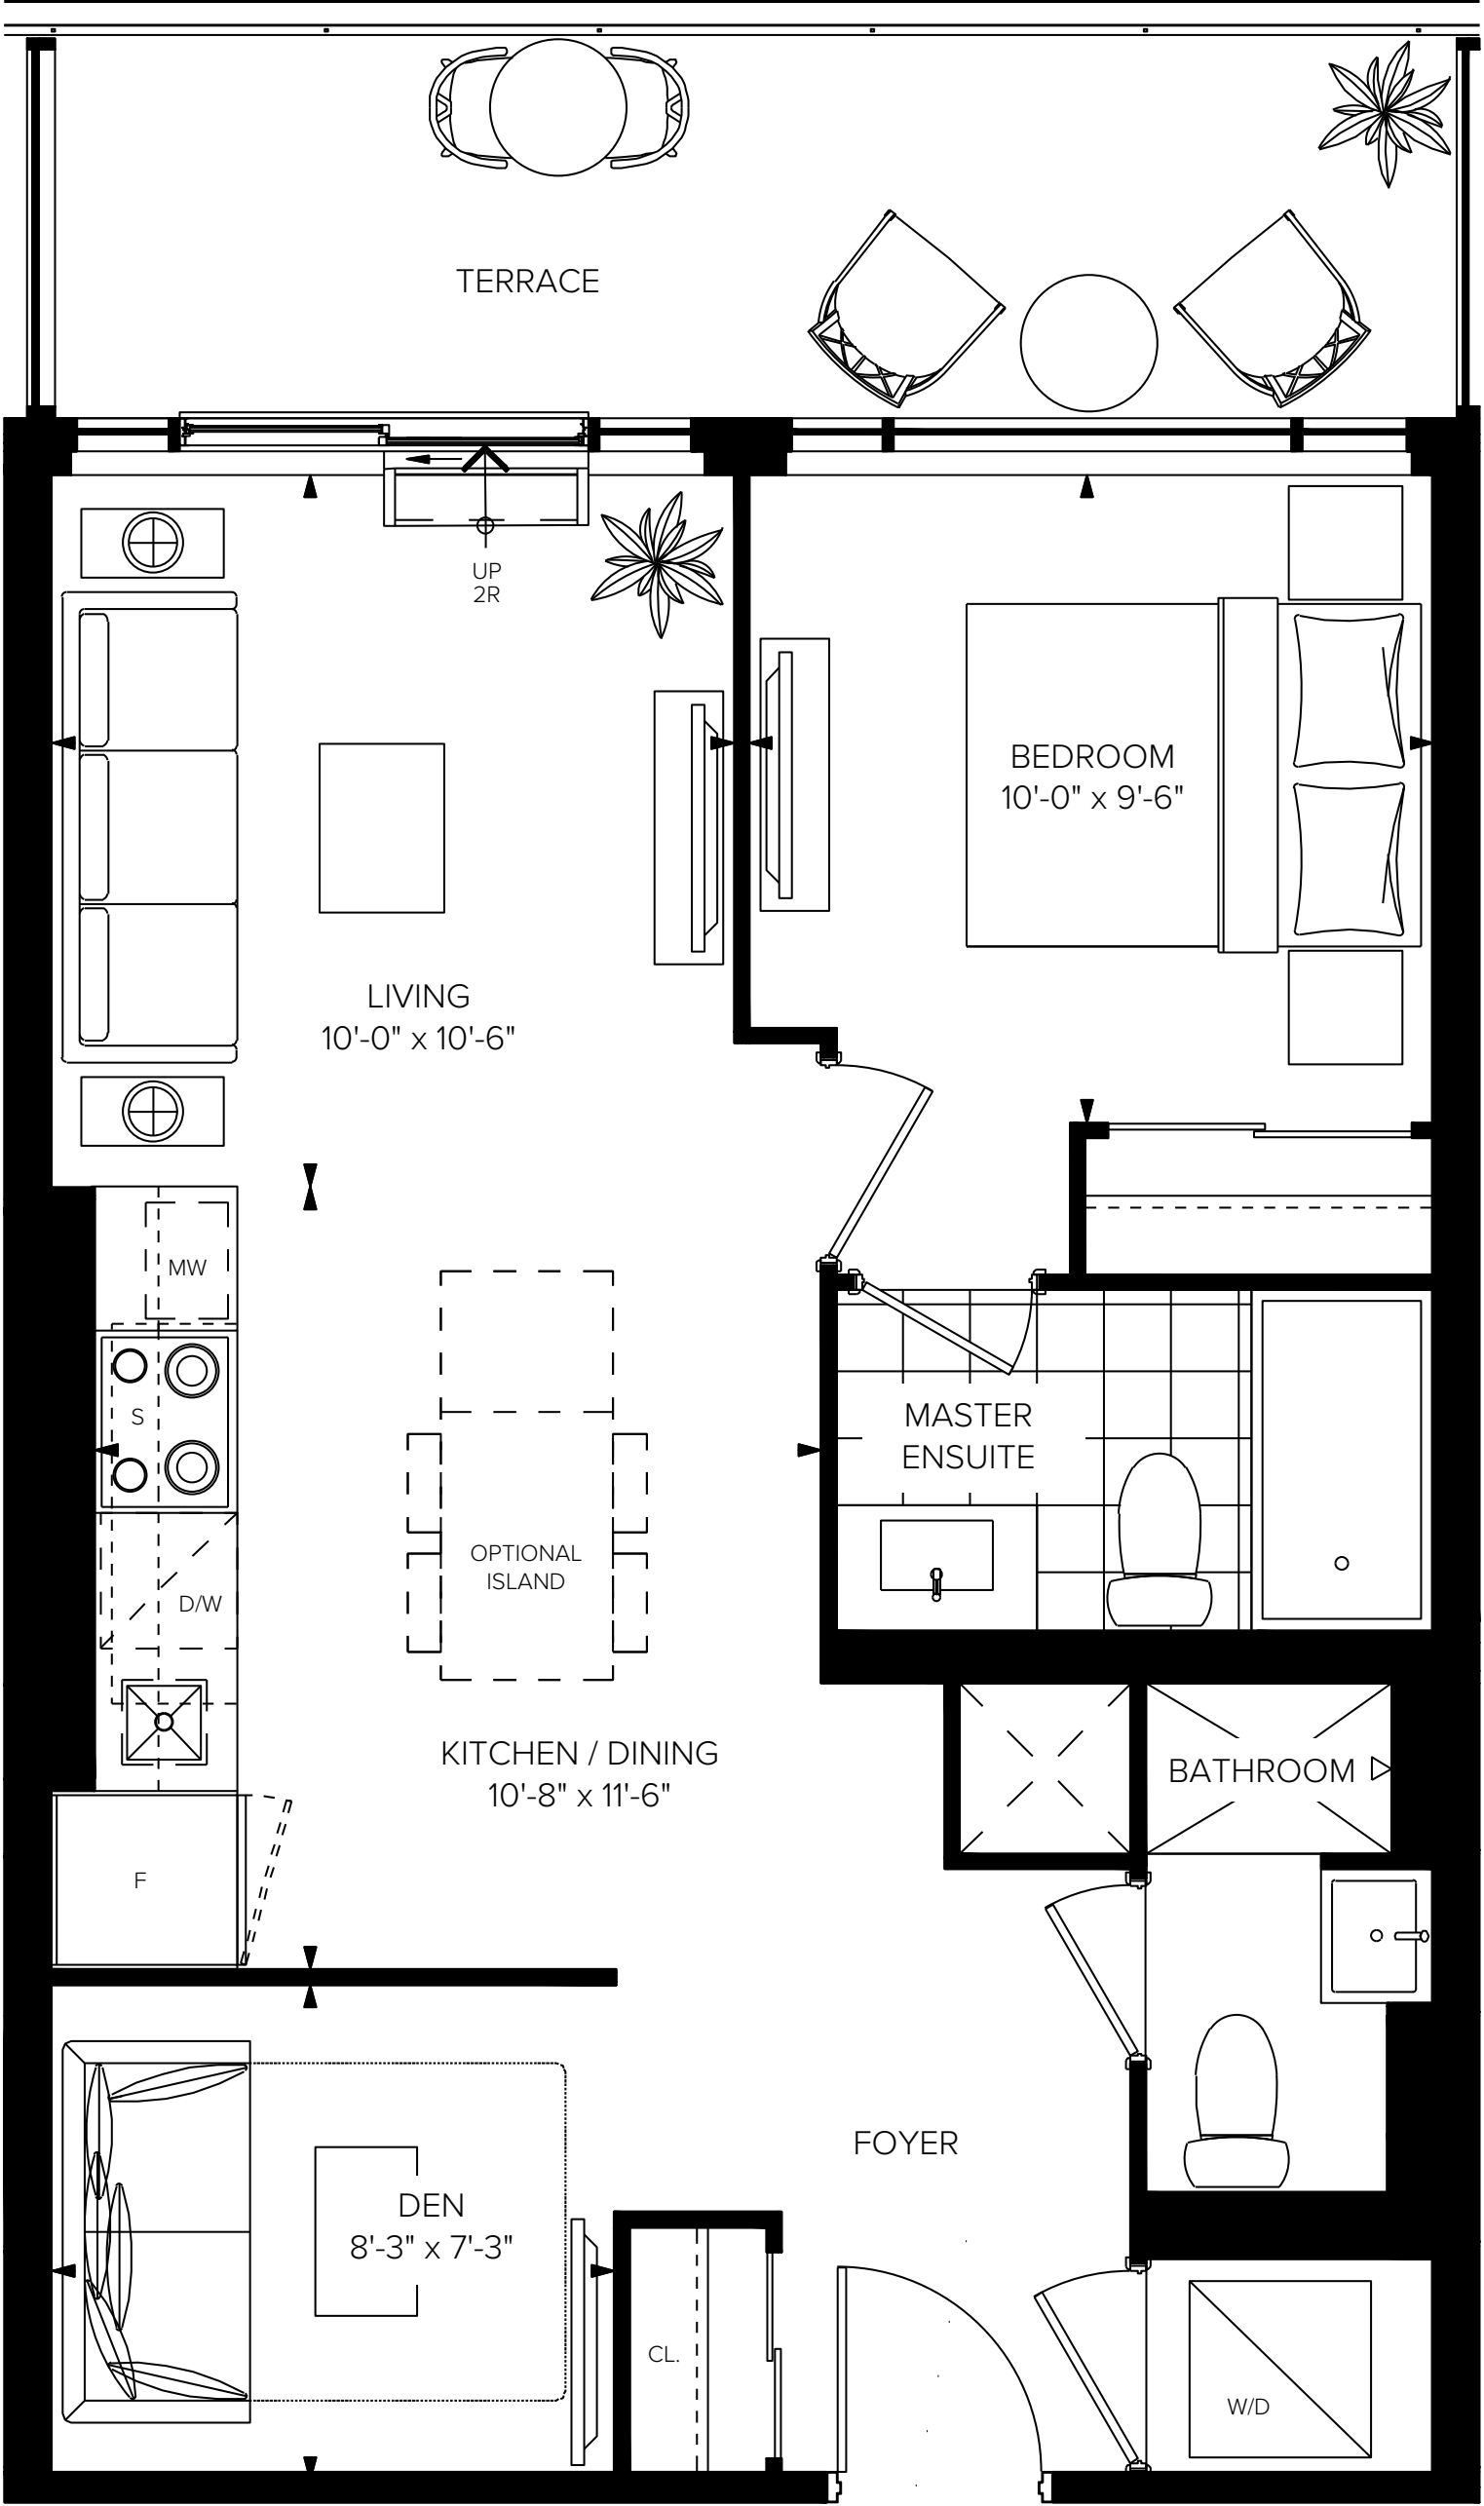

1 BEDROOM + DEN, 2 BATH

645 SQ.FT.

Plan is not to scale and all illustrations are artist concept only. Dimensions, specifications, layouts and materials are approximate only and are subject to change without notice. Tile patterns may vary. Window size and location may vary. Actual usable floor space may vary from stated floor area. Bulkheads required for mechanical purposes such as kitchen and washroom exhausts and heating and cooling ducts have not been indicated. Balcony location(s) and sizes vary per floor. Furniture and islands shown are displayed for illustration purposes only and are not included in the sale price. Suites are sold unfurnished. E.&O.E.