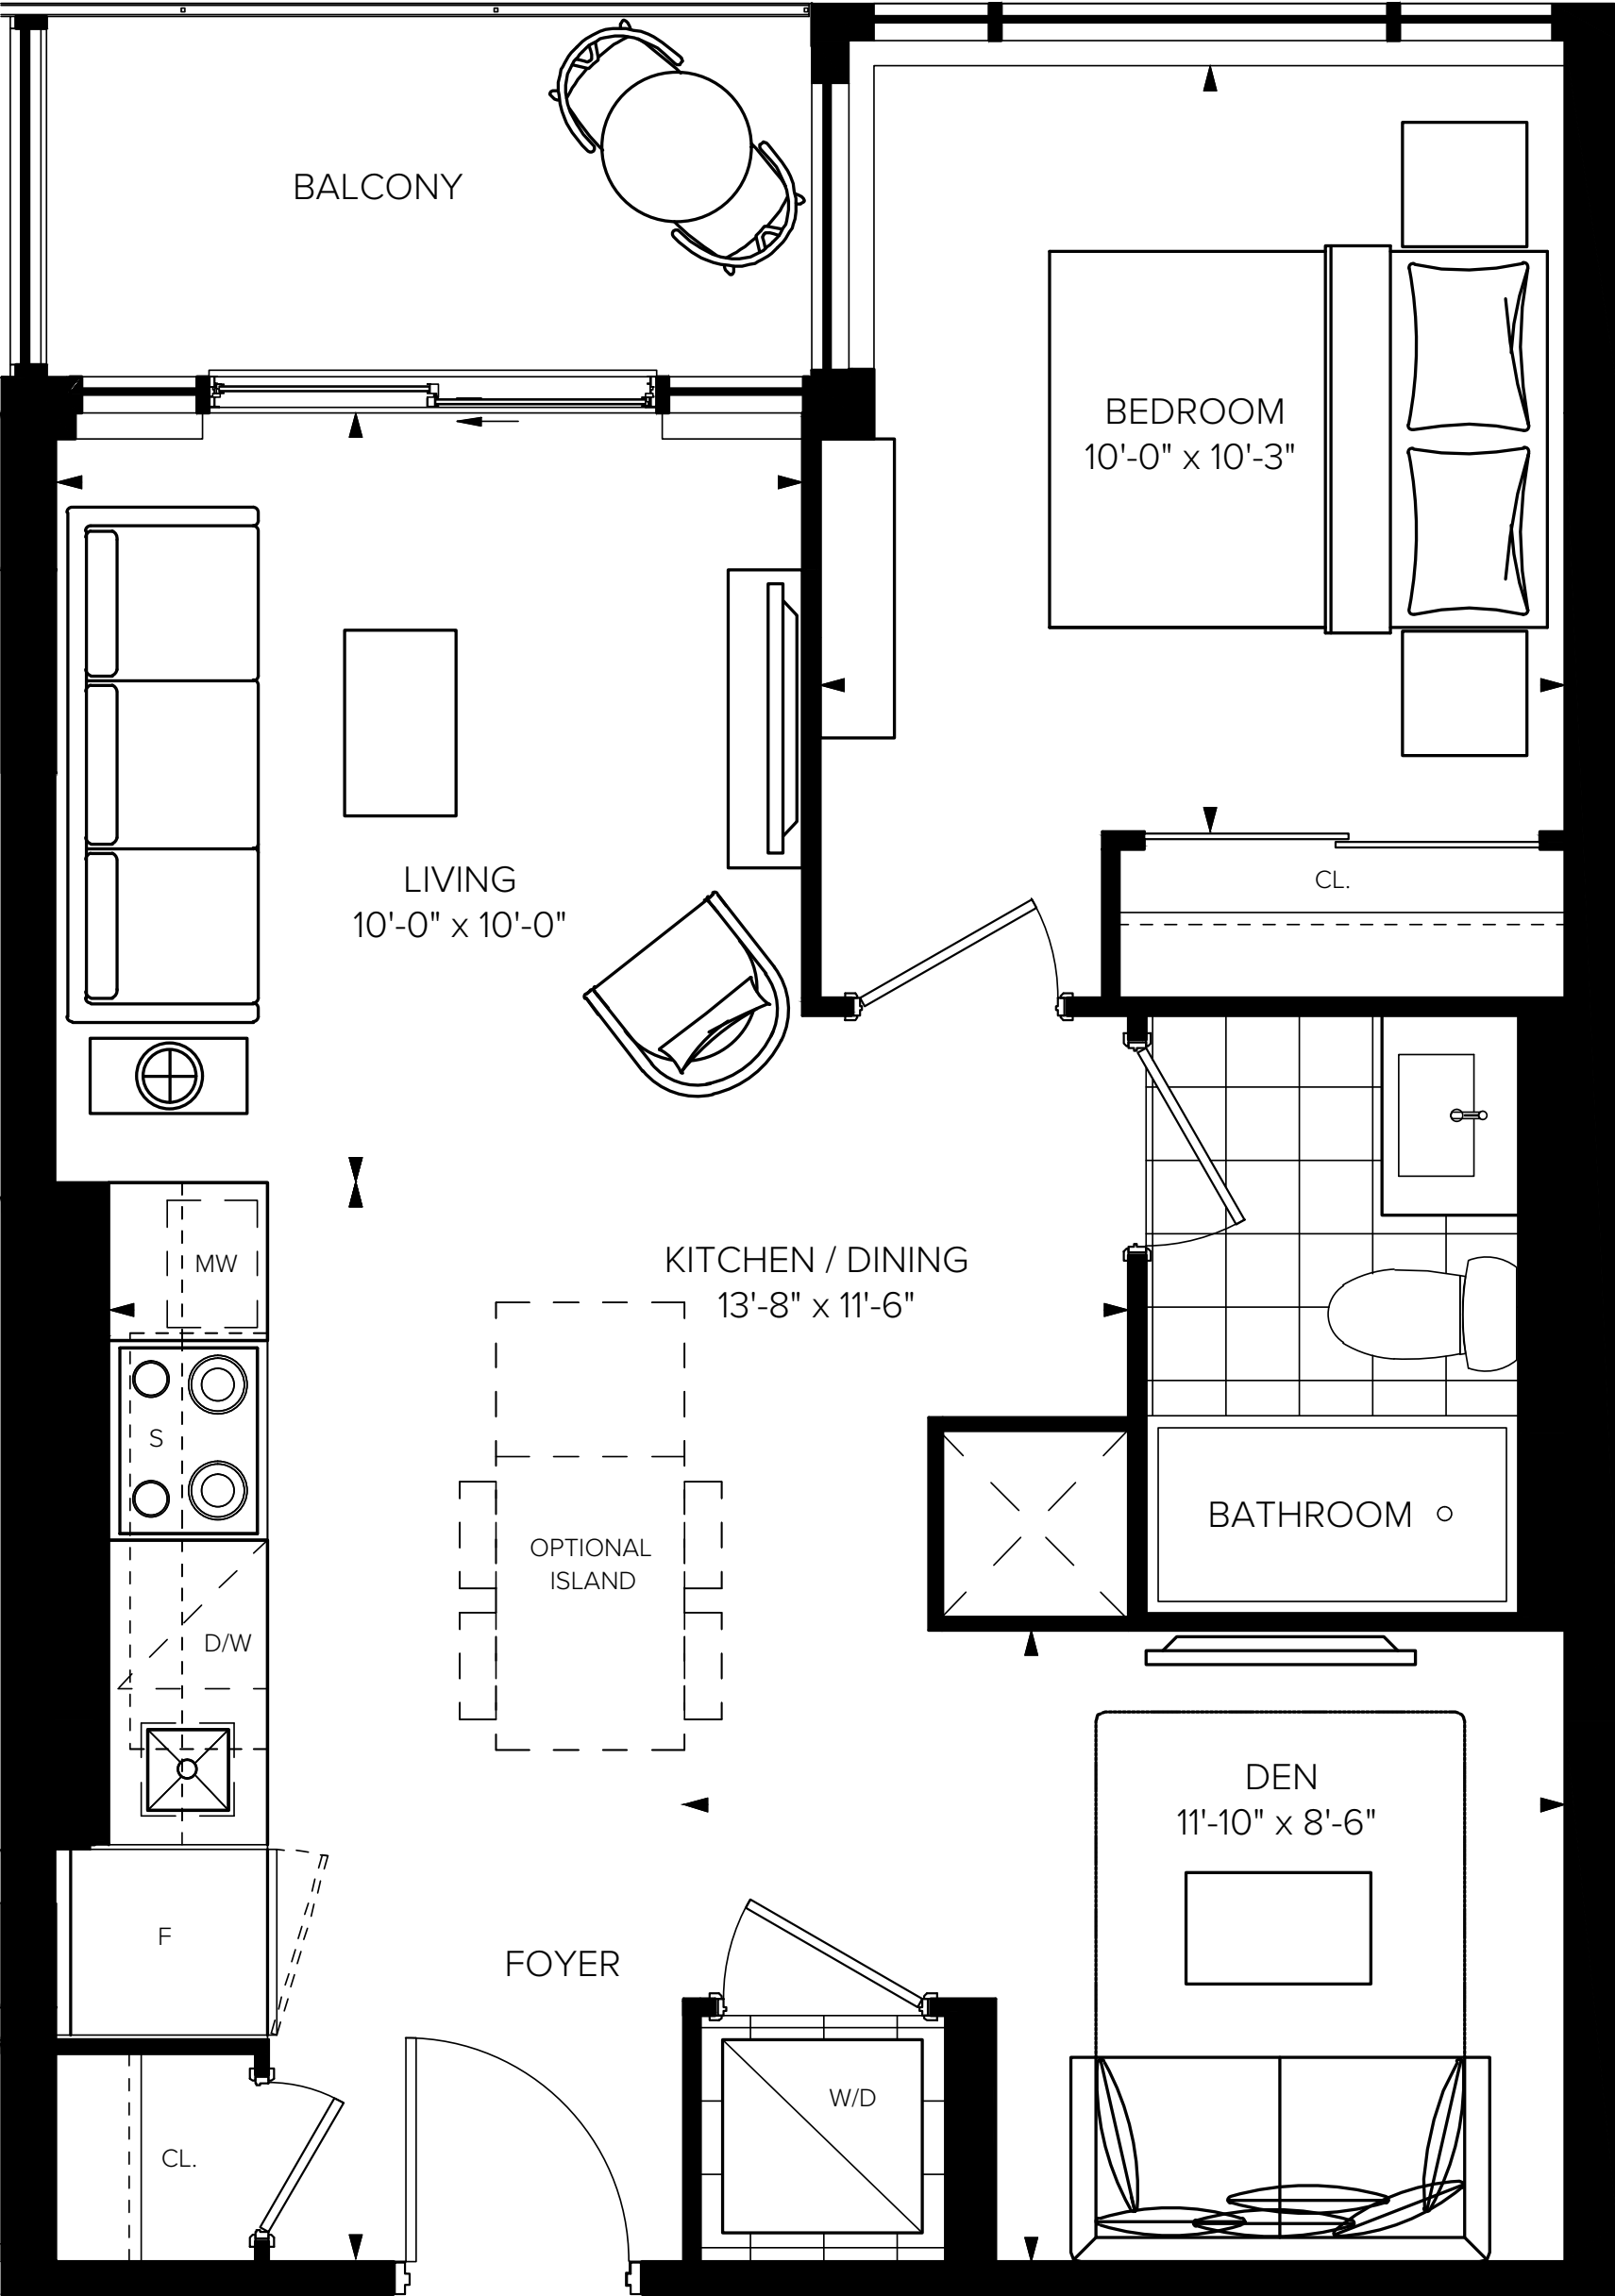

# 1 BEDROOM, 1 BATH

541 SQ.FT.

Plan is not to scale and all illustrations are artist concept only. Dimensions, specifications, layouts and materials are approximate only and are subject to change without notice. Tile patterns may vary. Window size and location may vary. Actual usable floor space may vary from stated floor area. Bulkheads required for mechanical purposes such as kitchen and washroom exhausts and heating and cooling ducts have not been indicated. Balcony location(s) and sizes vary per floor. Furniture and islands shown are displayed for illustration purposes only and are not included in the sale price. Suites are sold unfurnished. E.&O.E.

# 1 BEDROOM + DEN, 1 BATH

## 593 SQ.FT.

Plan is not to scale and all illustrations are artist concept only. Dimensions, specifications, layouts and materials are approximate only and are subject to change without notice. Tile patterns may vary. Window size and location may vary. Actual usable floor space may vary from stated floor area. Bulkheads required for mechanical purposes such as kitchen and washroom exhausts and heating and cooling ducts have not been indicated. Balcony location(s) and sizes vary per floor. Furniture and islands shown are displayed for illustration purposes only and are not included in the sale price. Suites are sold unfurnished. E.&O.E.

# 1 BEDROOM + DEN, 2 BATH