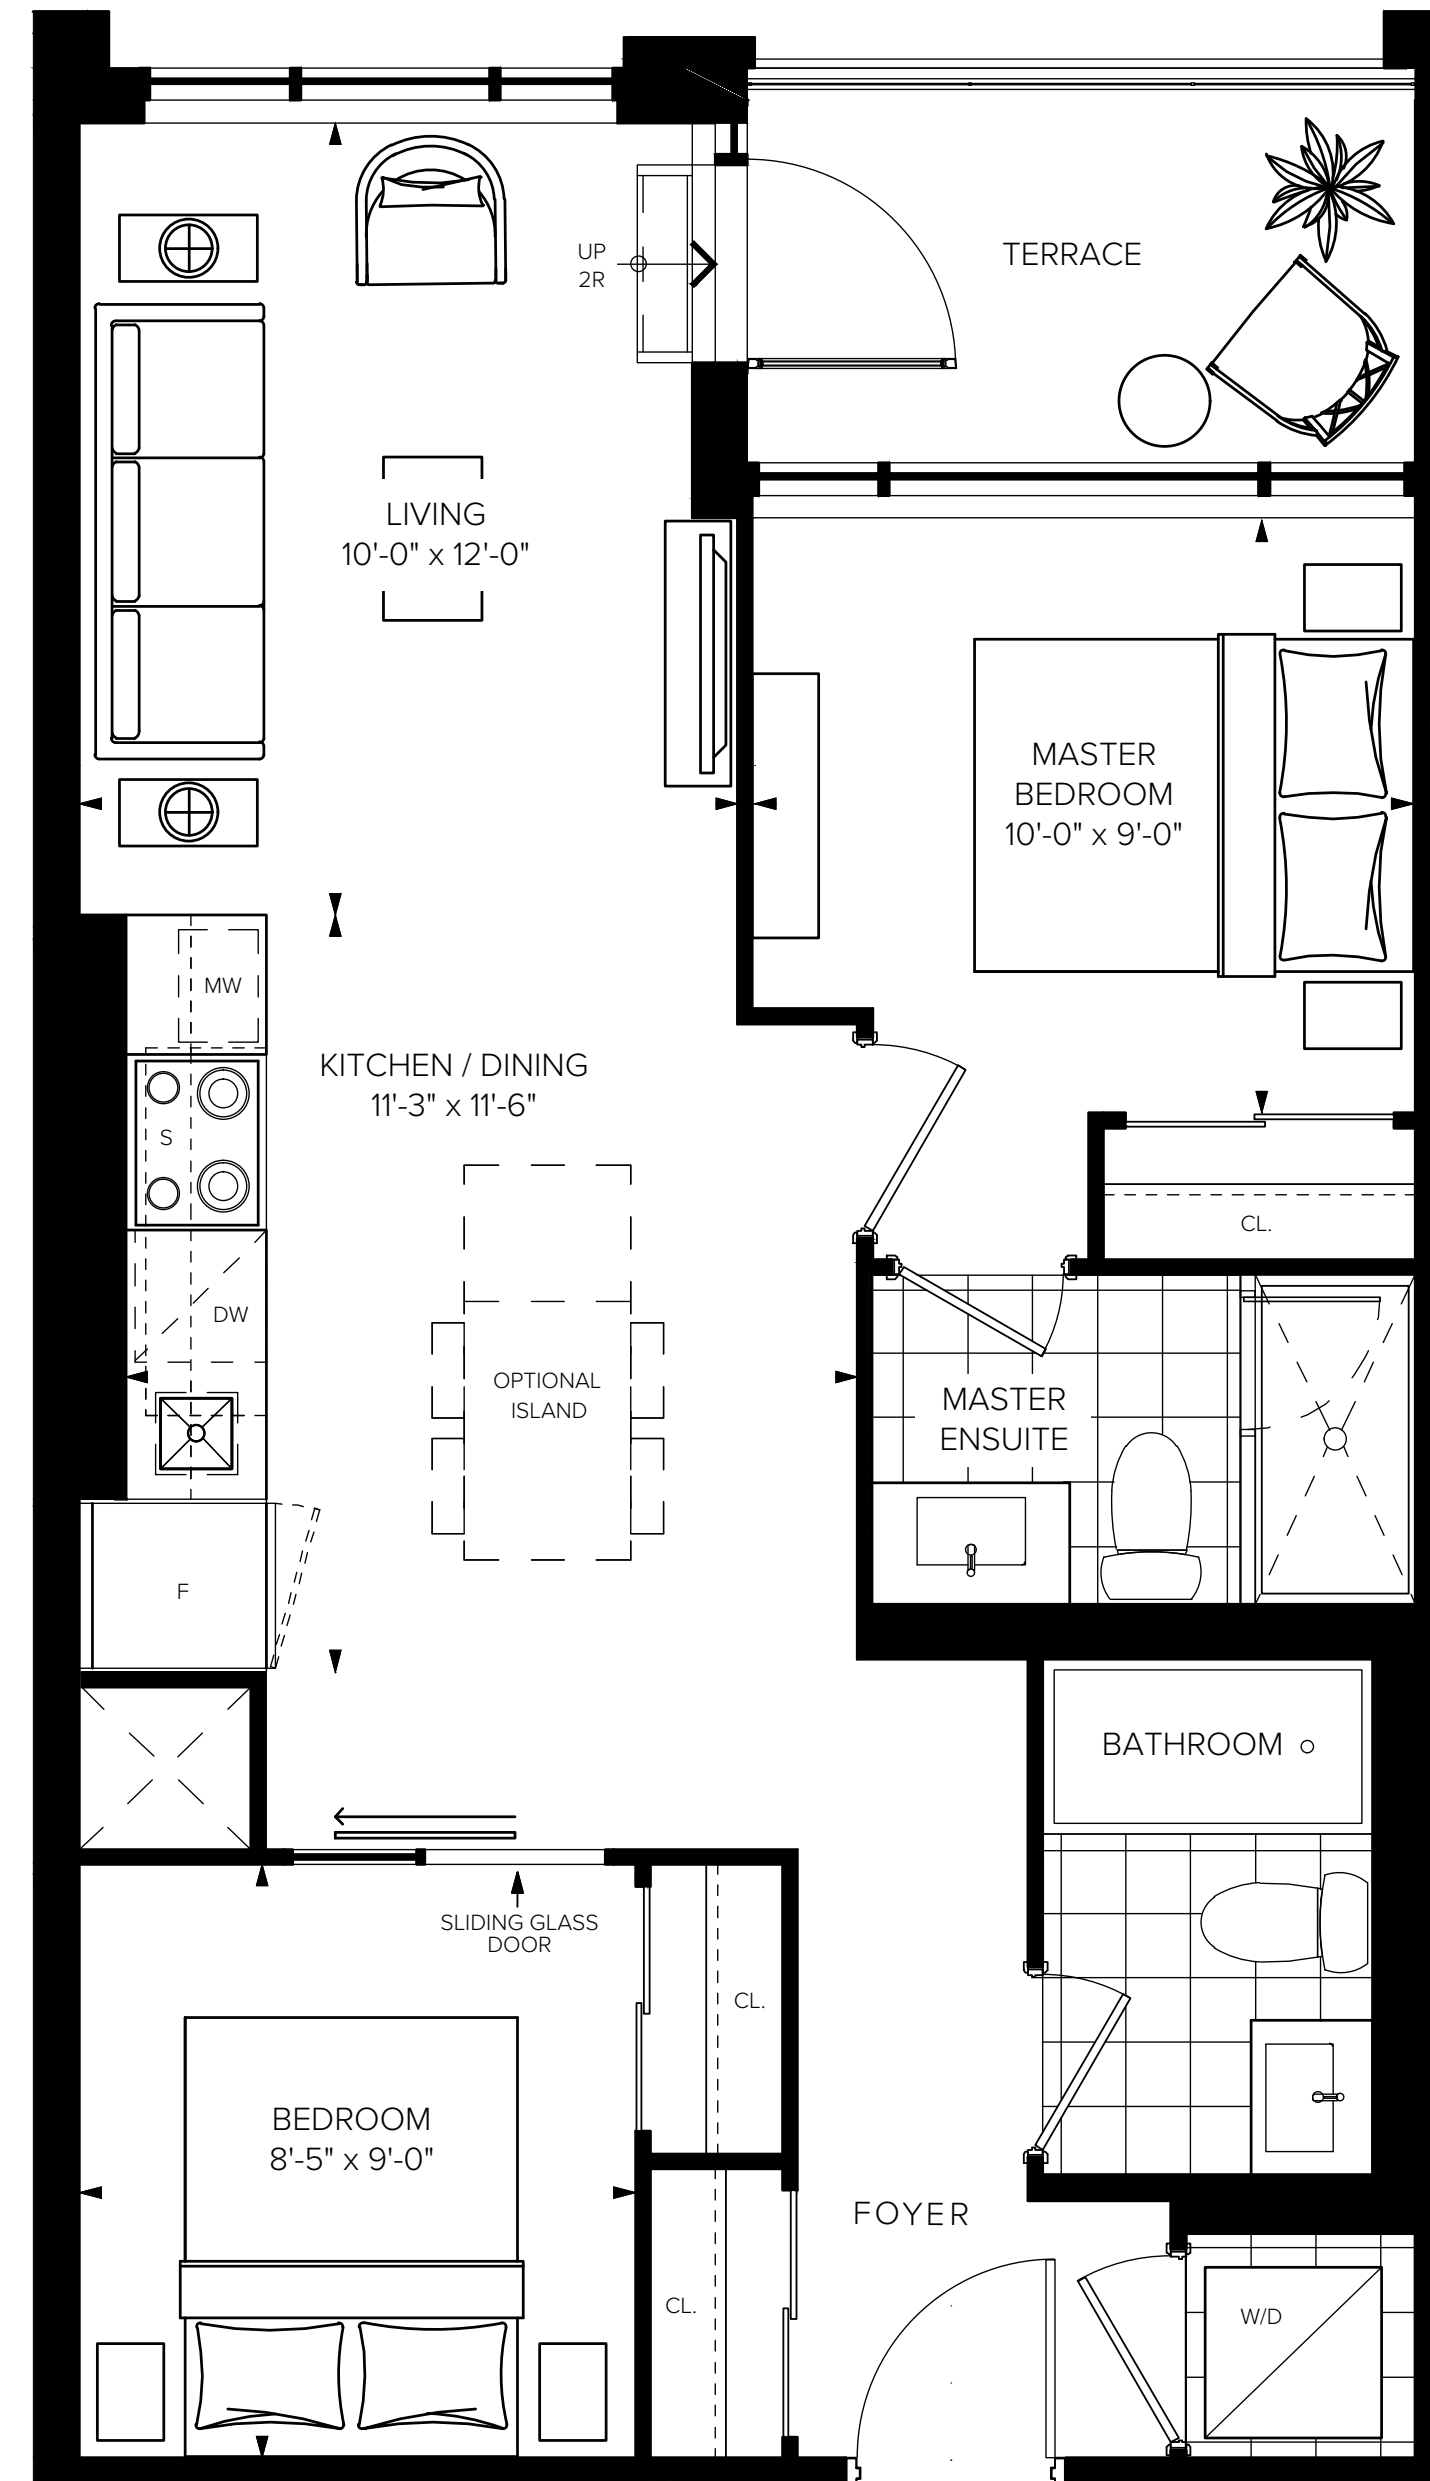

2 BEDROOM, 2 BATH

709 SQ.FT.

Plan is not to scale and all illustrations are artist concept only. Dimensions, specifications, layouts and materials are approximate only and are subject to change without notice. Tile patterns may vary. Window size and location may vary. Actual usable floor space may vary from stated floor area. Bulkheads required for mechanical purposes such as kitchen and washroom exhausts and heating and cooling ducts have not been indicated. Balcony location(s) and sizes vary per floor. Furniture and islands shown are displayed for illustration purposes only and are not included in the sale price. Suites are sold unfurnished. E.&O.E.